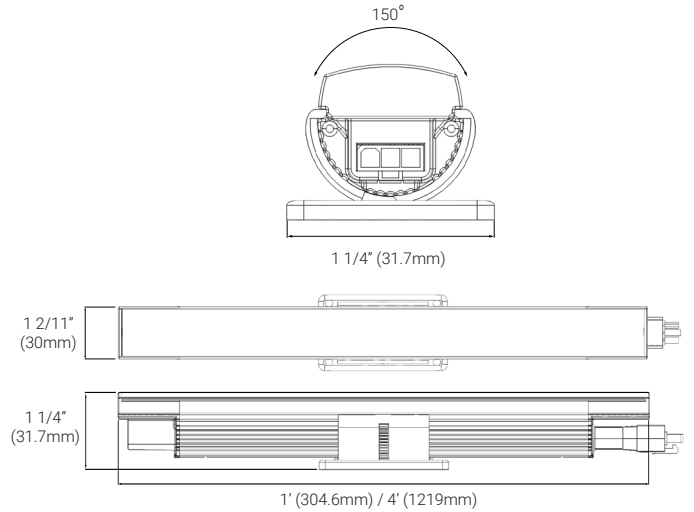

PROJECT: \_\_\_\_\_ TYPE: \_\_\_\_\_ QUANTITY: \_\_\_\_\_

CCT	18K, 22K, 27K, 3K, 35K, 4K, 5K, 65K
DMX	RGB, RGBW, RGBA, MONO, DYW, DMW CUSTOM
CRI	UP TO 98, UL Diamond rated
Control	ELV, DALI, MoT, DMX, DMX RDM, DMX DALI, DMX 0-10V, Dim to Warm ELV, Dim to Warm DMX
Optical Distribution	200°, 170°, 30°x100°
Operating Temperature	-4°F ~ 122°F (-20°C ~ 50°C)
Power Factor	≥ 0.9
SDCM	2- Step MacAdam Ellipse
Dimensions	L: 1ft (305mm), 4ft (1219.2mm) W: 1 2/11" (30mm) H: 1 1/4"(31.7mm)
Applications	Cove and Indirect General Illumination
Voltage	100-277V AC 50Hz/60Hz
Warranty	5 Years

FIXTURE RUN LENGTHS

	120V AC	240V AC	277V AC
Max Run Length	120ft	240ft	240ft
Standard Output	120ft	240ft	240ft
High Output	50ft	100ft	100ft

	Lumens	Efficacy (lm/W)
1ft	450 - 950 lm	80 - 85
4ft	1900 - 3800 lm	100