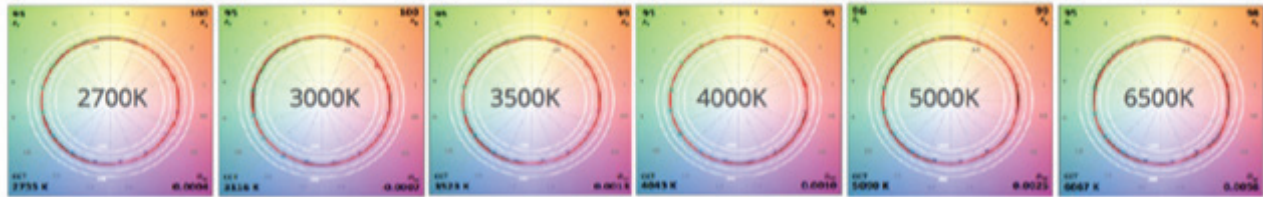

PROJECT: \_\_\_\_\_ TYPE: \_\_\_\_\_ QUANTITY: \_\_\_\_\_

CCT	18K, 22K, 27K, 3K, 35K, 4K, 5K, 65K
DMX	RGB, RGBW, RGBA, MONO, DYW, DMW CUSTOM
CRI	UP TO 98, UL Diamond rated
Control	ELV, DALI, MoT, DMX, DMX RDM, DMX DALI, DMX 0-10V, Dim to Warm ELV, Dim to Warm DMX
Optical Distribution	200°, 170°, 30°x100°
Operating Temperature	-4°F ~ 122°F (-20°C ~ 50°C)
Power Factor	≥ 0.9
SDCM	2- Step MacAdam Ellipse
Dimensions	L: 1ft (305mm), 4ft (1219.2mm) W: 1 2/11" (30mm) H: 1 1/4"(31.7mm)
Applications	Cove and Indirect General Illumination
Voltage	100-277V AC 50Hz/60Hz
Warranty	5 Years

FIXTURE RUN LENGTHS

	120V AC	240V AC	277V AC
Max Run Length	120ft	240ft	240ft
Standard Output	120ft	240ft	240ft
High Output	50ft	100ft	100ft

	Lumens	Efficacy (lm/W)
1ft	450 - 950 lm	80 - 85
4ft	1900 - 3800 lm	100

CCT	ASD	Ra	R1	R2	R1	R2	R3	R4	R5	R6	R7	R8	R9	R10	R11	R12	R13	R14	R16
2700K	10%	97	95	100	97	98	99	96	96	97	97	94	94	98	96	92	94	96	97
3000K	9%	98	95	100	97	99	98	95	97	97	99	98	96	96	93	95	97	97	99
3500K	8%	98	95	99	97	99	98	97	98	98	98	99	95	98	96	95	97	98	99
4000K	8%	97	95	99	99	99	96	97	99	99	98	99	94	97	97	94	98	97	98
5000K	9%	98	96	99	99	98	98	98	98	97	97	97	96	96	99	95	98	99	99
6500K	8%	97	95	98	99	99	99	96	98	99	97	97	93	99	97	91	98	99	99