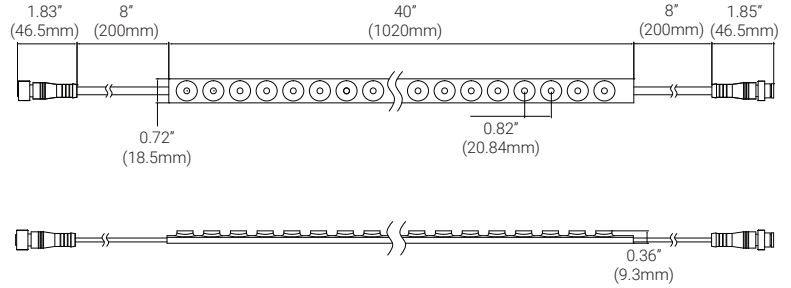

PROJECT: _____ TYPE: _____ QUANTITY: _____

CCT	18K, 22K, 27K, 3K, 35K, 4K, 65K, 27K+65K RGB, RGBW, RGBDMX, DIM TO WARM
CRI	>90
Control	0-10V, ELV, MLV, SWITCHED, SPI, DMX
Optical Distribution	15°, 20°, 25°, 45°, 115°, 15°x45°, 20°x50°, 25°x50°
Storage Temperature	-13°F ~ 140°F (-25°C ~ 60°C)
SMD Type	2835
Dimensions	L: 40" (1020mm) W: 0.72" (18.5mm) H: 0.36" (9.3mm)
Applications	IP67, Wet Location, Cove, Perimeter Lighting, Grazing
Voltage	24V DC
Warranty	5 Years

FIXTURE RUN LENGTHS

Max Run Length	20ft
----------------	------

ACCESSORIES

Aluminum Clip	Mounting Set
Adjustable Angle Clip	Male and Female Connector
Aluminum Profile	T Type Connector

STANDARDS & CERTIFICATIONS

Tested to UL & CSA by Intertek For Use in USA & CANADA.

Standard Output	464 - 595 lm/ft	4.9 - 5.6w/ft
-----------------	-----------------	---------------

WHITE LIGHT

						
18K	22K	27K	3K	35K	4K	65K

STATIC